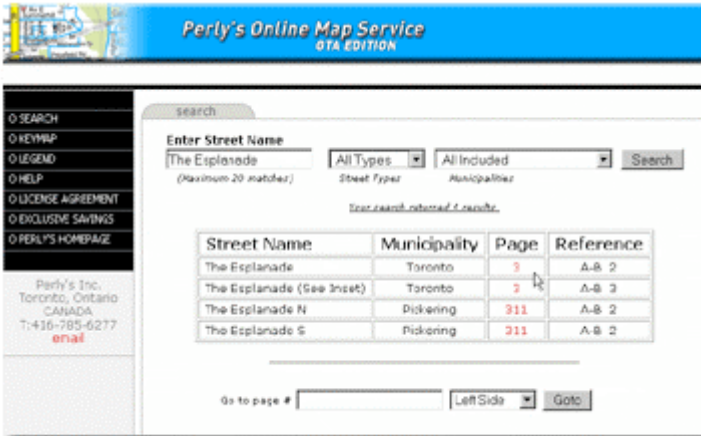

Perly's Online Map Service...

... in 3 easy steps!

- After subscribing and logging into the Perly's Online Map Service, simply enter a street name into the search field and press the Search button.

- Your results will be listed below. Choose the appropriate street and click on the Page number to view the map. Each result falls within a Municipality, Page number and Reference.

- Once the map appears, simply follow the reference information to find your street!