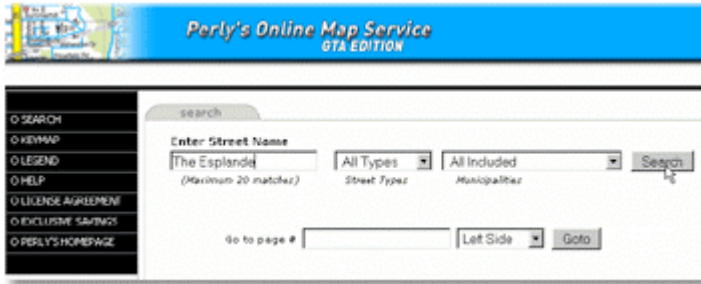

Perly's Online Map Service...

... in 3 easy steps!

- After subscribing and logging into the Perly's Online Map Service, simply enter a street name into the search field and press the Search button.

- Your results will be listed below. Choose the appropriate street and click on the Page number to view the map. Each result falls within a Municipality, Page number and Reference.

- Once the map appears, simply follow the reference information to find your street!